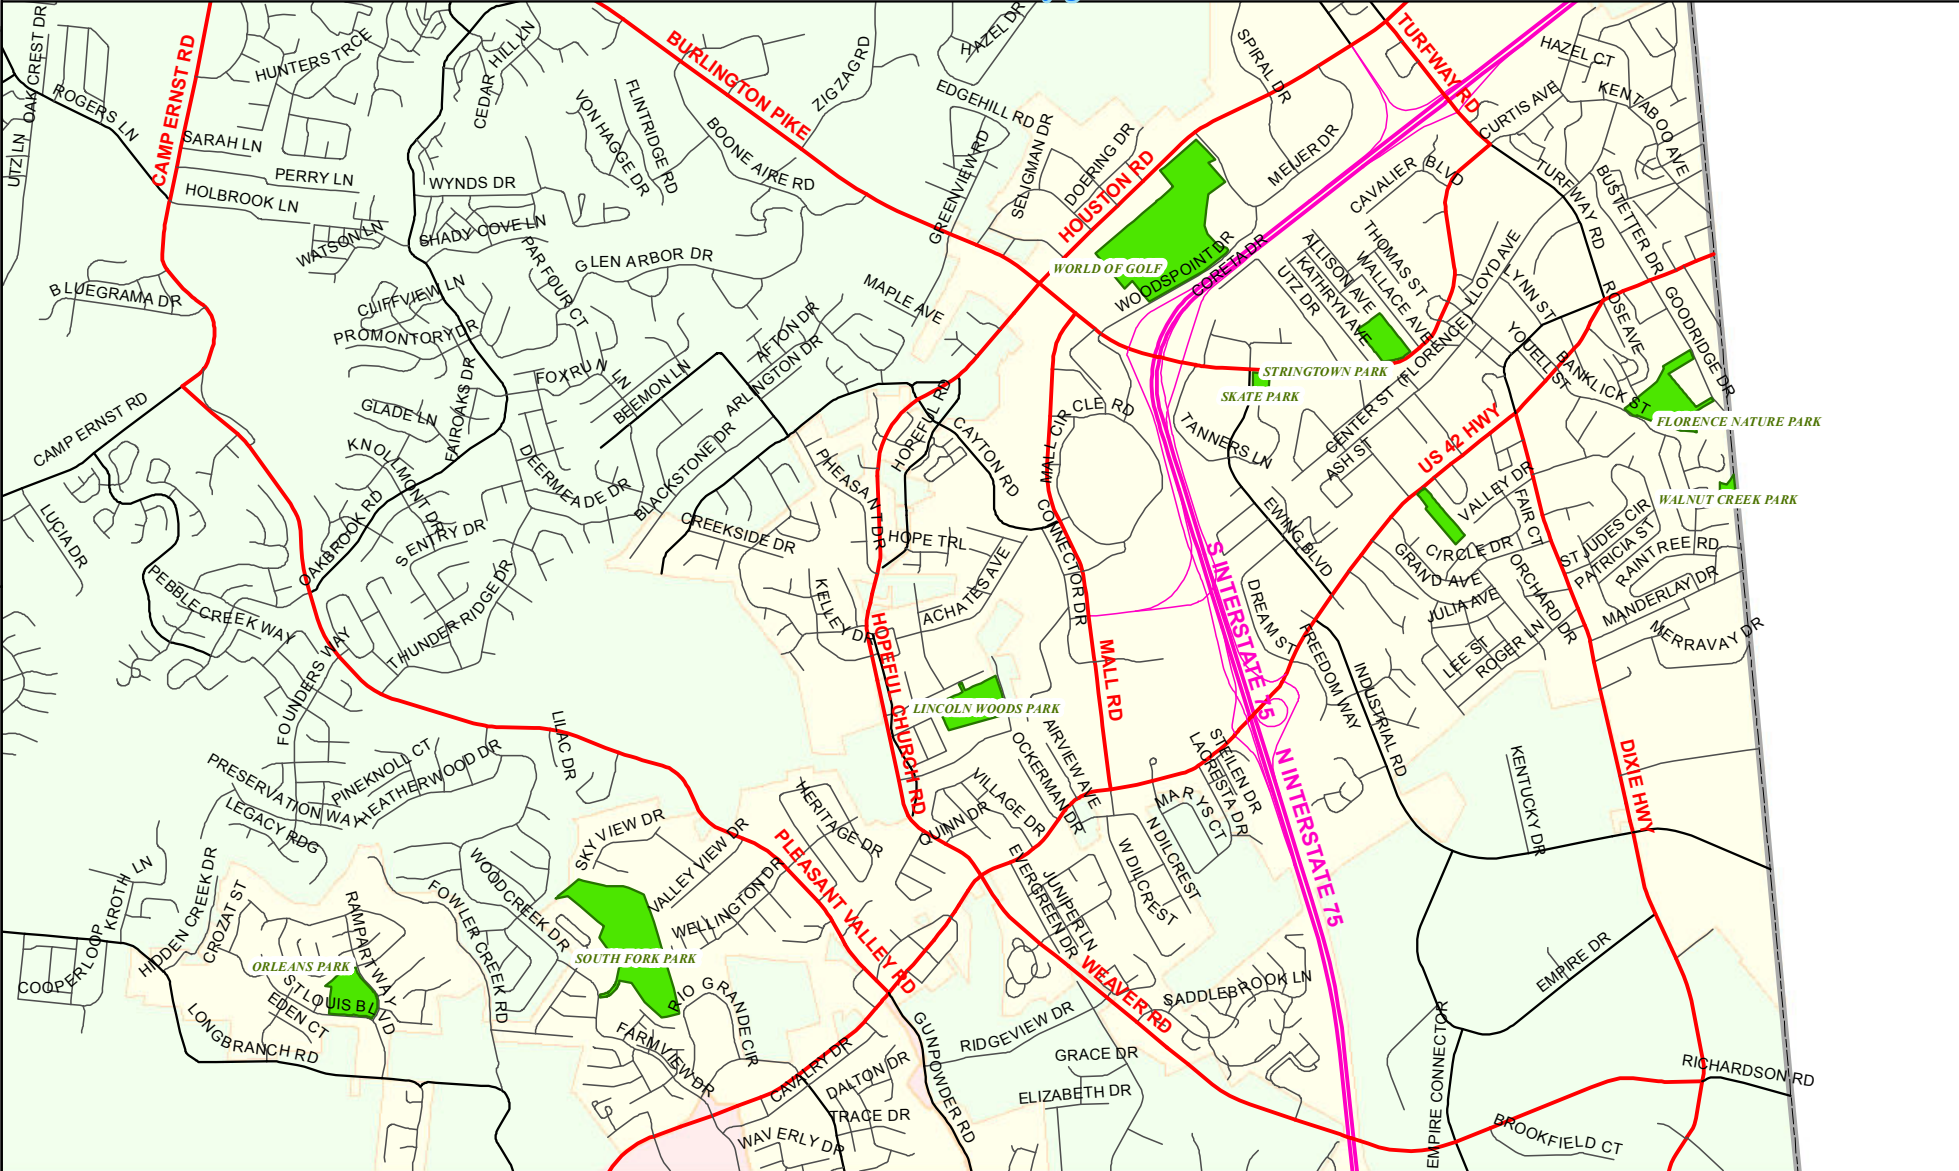

City of Florence GIS Map

www.florence-ky.gov

Copyright 2011 City of Florence. Reproduction by any means without the express permission of the City of Florence is prohibited.